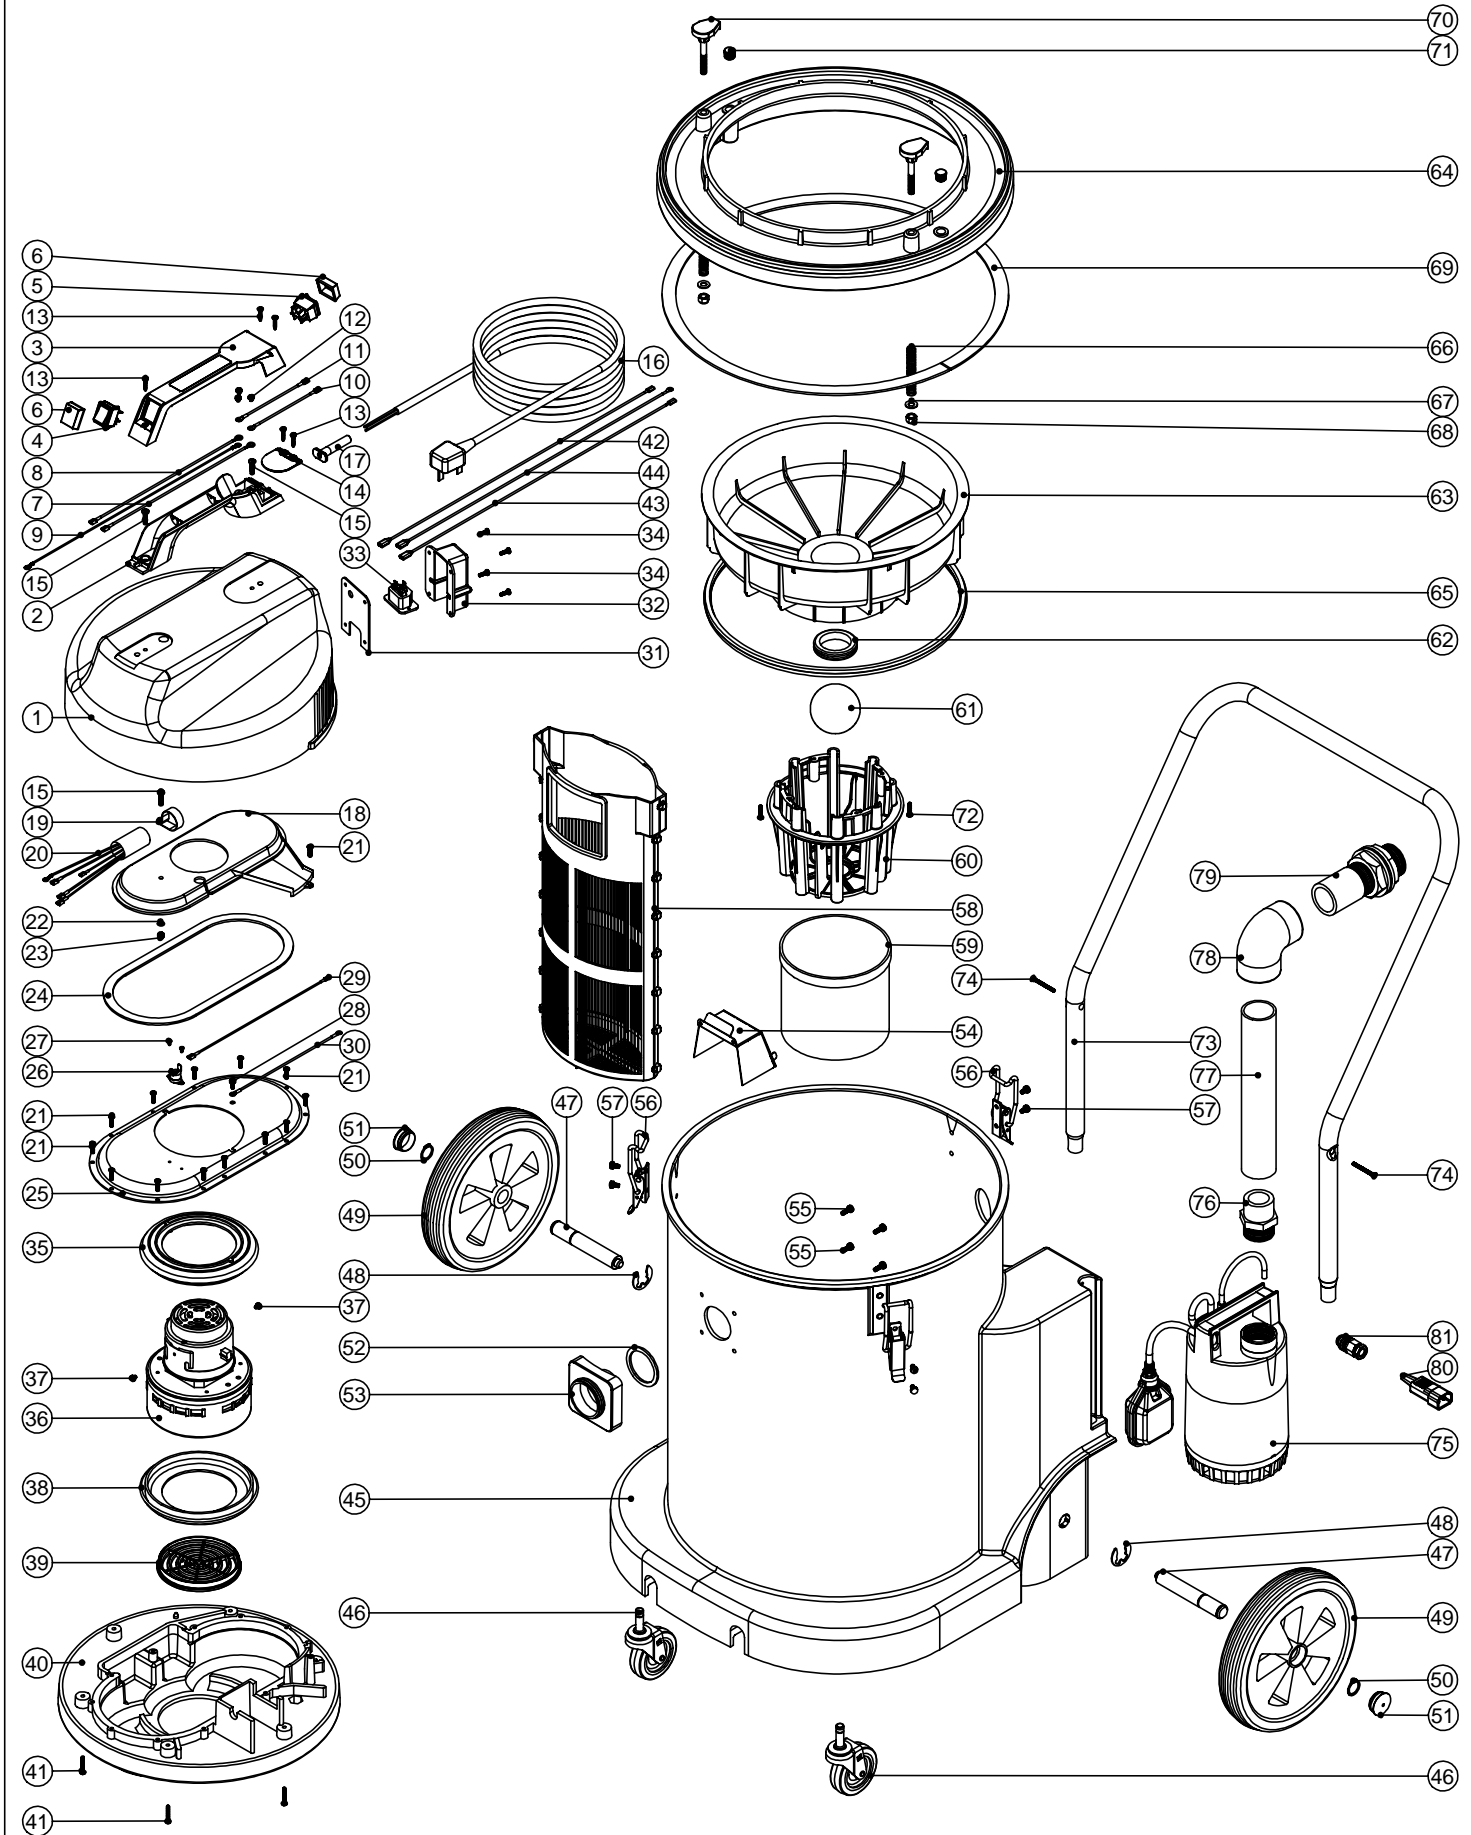

Numatic International Spare Parts

Model No: WV1800AP (Automatic Pump)

234098

DRAWING: EXP529 ISS:A01
09/08/2001

Numatic International Spare Parts

Model No: WV1800AP (Automatic Pump)

POS.	ITEM NO.	DESCRIPTION:	COMMENTS:
1	301092	PROCESSED HEAD TOP	
2	320007	HANDLE MOULDING	
3	206211	HANDLE COVER	
4	220843	BLUE ROCKER SWITCH	
5	220582	GREEN ROCKER SWITCH	
6	220238	SWITCH BOOT	
7	320003	200MM LONG BROWN LINK WIRE	
8	320183	200MM LONG BLUE LINK WIRE	
9	320093	400MM LONG GREEN/YELLOW LINK WIRE	
10	320090	100MM LONG BROWN LINK WIRE	
11	320325	100MM LONG BLUE LINK WIRE	
12	219090	M4 X 8MM LONG POZI PAN SEMS SCREW	
13	219107	No6 X 5/8 INCH LONG POZI PAN PLASTITE SCREW	
14	220131	CABLE CLAMP	
15	219546	M5 X 20MM LONG POZI PAN SEMS SCREW	
16	220232	MAINS CABLE (3 WIRE/UK PLUG)	
	220253	MAINS CABLE (3 WIRE / CONTINENTAL PLUG)	
	220059	MAINS CABLE (3 WIRE / NO PLUG)	
	220222	MAINS CABLE (3 WIRE / SWISS PLUG)	
	220839	MAINS CABLE (3 WIRE / USA PLUG)	
	299039	MAINS CABLE (2 WIRE / AUSTRALIAN PLUG)	
	220468	MAINS CABLE (3 WIRE / SOUTH AFRICAN PLUG)	
17	220132	STRESS RELIEF SLEEVE	
18	301038	PROCESSED AIR SEPARATOR	230V MACHINES
	225153	AIR SEPARATOR	110/120V MACHINES
19	220288	30MM DIAMETER P-CLIP	230V MACHINES
20	320198	SUPPRESSOR MODIFICATION	230V MACHINES
21	219370	No8 X 5/8 INCH LONG PLASTITE STAINLESS STEEL SCREW	
22	219003	M5 FORM A WASHER	
23	219076	M5 NYLON INSERT NUT	
24	202012	GASKET	
25	225062	TOP MOTOR HOUSING	
26	220532	THERMOSTAT	
27	219491	M5 X 3MM LONG POZI PAN TAPTITE SCREW	
28	219471	M4 X 12MM LONG POZI PAN SEMS SCREW	
29	320286	240MM LONG WHITE LINK WIRE	
30	320092	180MM LONG GREEN/YELLOW LINK WIRE	
31	202082	SOCKET COVER GASKET	
32	206511	SOCKET COVER	
33	229018	POWER TAKE OFF SOCKET	
34	219569	No8 X 1/2 INCH LONG POZI PAN STAINLESS STEEL TAPTITE SCREW	
35	202003	TOP MOTOR GASKET	
36	205060	230V MOTOR	
	205062	110/120V MOTOR	
37	219566	M4 X 6MM LONG POZI PAN SCREW	
38	202005	MOTOR BOTTOM GASKET	
39	206010	FAN GUARD	
40	301047	PROCESSED BOTTOM MOTOR HOUSING	
41	219369	No8 X 1 INCH LONG POZI PAN STAINLESS STEEL PLASTITE SCREW	
42	320427	520MM LONG BROWN LINK WIRE	
43	320428	520MM LONG BLUE LINK WIRE	
44	320429	BLUE LINK WIRE	
45	300139	WV1800AP GREY PROCESSED DRUM	
	300140	WV1800AP RED PROCESSED DRUM	
	300141	WV1800AP BLUE PROCESSED DRUM	
	300142	WV1800AP GREEN PROCESSED DRUM	
	300143	WV1800AP YELLOW PROCESSED DRUM	
46	204060	3 INCH CASTOR	
47	206452	STUB AXLE	
48	219306	E-CLIP	
49	204028	10 INCH WHEEL	
50	219308	CIRCLIP	
51	206131	BLACK PLASTIC CAP	
52	202027	HOSE FLANGE GASKET	
53	214001	DIE CAST FLANGE	
54	303482	DEFLECTOR	
55	219045	M5 X 16MM LONG POZI PAN SEMS SCREW	
56	206135	TOGGLE FASTENER	
57	219047	M5 X 10MM LONG POZI PAN SEMS SCREW	
58	207110	FILTER ASSEMBLY	
59	207073	GAUZE FILTER	
60	225130	MOULDED FLOAT CAGE	
61	206026	POLYPROP BALL	
62	220235	FLOAT GROMMET	
63	225101	FLOAT MOULDING	
64	226021	BOTTOM PLATE MOULDING	
65	202036	FLOAT MOULD EXTRUSION SEAL	
66	219418	COMPRESSION SPRING	
67	219010	M8 FORM A WASHER	
68	219078	M8 STIFFNUT	
69	212024	INSEAL	
70	206242	HOOKEK KNOB	
71	206243	RIBBED TUBE INSERT	
72	219568	No8 X 3/4 INCH LONG POZI PAN STAINLESS STEEL SCREW	
73	402100	BLACK DRUM HANDLE	
74	219316	No10 X 43MM LONG POZI PAN COUNTER SUNK PLASTITE SCREW	
75	225110	240V / 50HZ PUMP	
	225111	110/120V / 50Hz PUMP	
	225112	110/120V / 60Hz PUMP	
76	304198	1 1/4 INCH HEXAGON NIPPLE	
77	390935	270MM LONG TUBE	
78	206547	1 1/2 INCH ELBOW	
79	303547	1 1/2 TANK CONNECTOR MODIFICATION	
80	220133	STRAIGHT 3 PIN PLUG	
81	220106	M16 CABLE GLAND	
82	604245	NVM-145B 10 METRE DISCHARGE HOSE ASSEMBLY	NOT SHOWN ON DRAWING